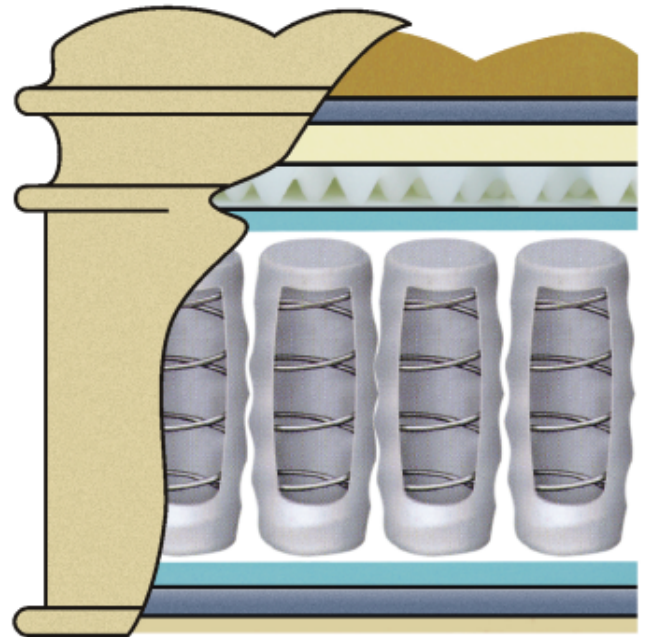

## quilt layers

-  **Damask cover** is woven fabric made from selected polyester fibres and natural cotton, usually treated with an anti-microbial finish.
-  **Polyester fibre** moulds to the body shape for added comfort.
-  **Supersoft polyurethane** foam cushions and conforms to help reduce turning and tossing for a restful, undisturbed sleep.

## comfort layers

-  **Convuluted soft foam** adds resilience for lasting comfort.
-  **Deep cushioning foam** offers extra comfort and ongoing support.

-  **Encased edge support** gives extended sleep surface and a firmer seating edge using high density foam box made of advanced polymer material.
-  **Fine felt pad** provides the needed firmness and support.
-  **Quilted polyurethane foam** offers stylish finishing touches.