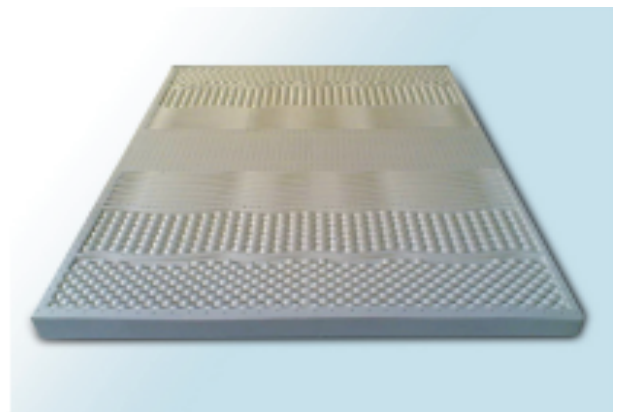

Latex Natural

quilt layers

-  **Damask cover** is woven fabric made from selected polyester fibres and natural cotton, usually treated with an anti-microbial finish.
-  **Premium wool** is natural, cool in summer and warm in winter.
-  **Polyester microfibre** moulds to the body shape for added comfort.
-  **Supersoft polyurethane** foam cushions and conforms to help reduce turning and tossing for a restful, undisturbed sleep.

comfort layers

-  **7-zone latex** is created with 7 comforting zones that will create a mattress to contour to the shape of the body. It provides the body with accurate support while relieving pressure points and letting the shoulders and hips mould gently into the comfort zones. It is the healthier sleep solution, as it is a 100% natural product with no toxic substances.

support system

-  **Deep cushioning foam** offers extra comfort and ongoing support.
-  **Quilted polyurethane foam** offers stylish finishing touches.

Latex Natural Cross-Section

7-Zone Latex

By Design Pty Ltd. | ABN: 54 527 760 665
Auburn Ph: (02) 9648 4922 | Fax: (02) 9748 6745
Artarmon Ph: (02) 8019 6849 | Fax: (02) 8019 6854

www.bydesign.com.au

Latex Natural

The Latex Natural mattress utilises pure latex, which moulds naturally to the body's contours, providing luxurious orthopaedic support and superior healthy comfort.

dimensions (mm)