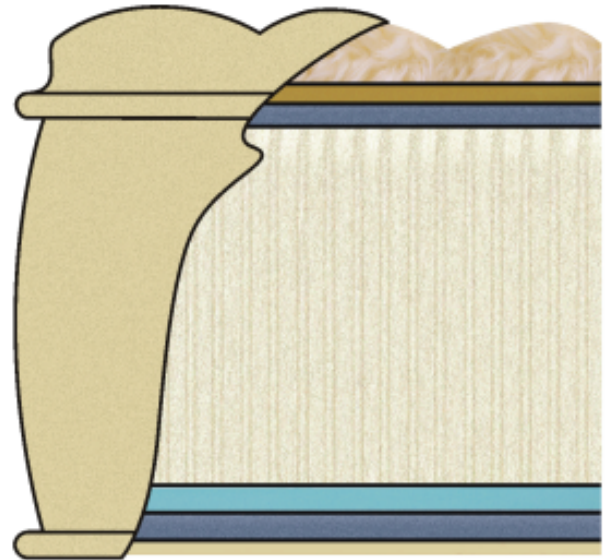

Latex Natural

quilt layers

-  **Damask cover** is woven fabric made from selected polyester fibres and natural cotton, usually treated with an anti-microbial finish.
-  **Premium wool** is natural, cool in summer and warm in winter.
-  **Polyester microfibre** moulds to the body shape for added comfort.
-  **Supersoft polyurethane** foam cushions and conforms to help reduce turning and tossing for a restful, undisturbed sleep.

comfort layers

-  **7-zone latex** is created with 7 comforting zones that will create a mattress to contour to the shape of the body. It provides the body with accurate support while relieving pressure points and letting the shoulders and hips mould gently into the comfort zones. It is the healthier sleep solution, as it is a 100% natural product with no toxic substances.

support system

-  **Deep cushioning foam** offers extra comfort and ongoing support.
-  **Quilted polyurethane foam** offers stylish finishing touches.

Latex Natural Cross-Section

7-Zone Latex

By Design Pty Ltd. | ABN: 54 527 760 665
Auburn Ph: (02) 9648 4922 | Fax: (02) 9748 6745
Artarmon Ph: (02) 8019 6849 | Fax: (02) 8019 6854

www.bydesign.com.au

Latex Natural

The Latex Natural mattress utilises pure latex, which moulds naturally to the body's contours, providing luxurious orthopaedic support and superior healthy comfort.

dimensions (mm)