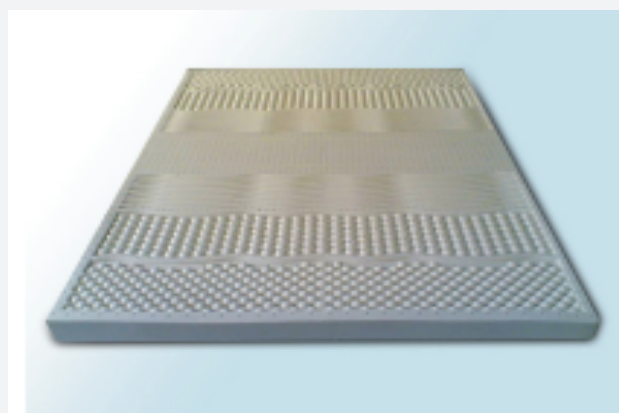

Heritage 3000

The Heritage 3000 is designed to provide maximum comfort and minimise partner disturbance through an individual pocket spring system, coupled with latex memory foam and edge support.

features

- No turn technology
- Maximum support and durability
- Maximum surface comfort
- 7-zone latex
- Individual pocket springs
- Antibacterial and hypo-allergenic
- No partner disturbance
- Body heat ventilation
- All natural materials

quilting content

30mm Supa Soft Dunlop Ultrafresh quilting foam
30 gram strongbond non-woven polypropylene
9mm Dunlop Ultrafresh quilting foam

pocket springs

Pocket spring system consisting of a grid of springs, each in their own fabric pocket. As springs are not wired together, each spring is able to work more or less independently - the weight of one spring doesn't affect those surrounding it.