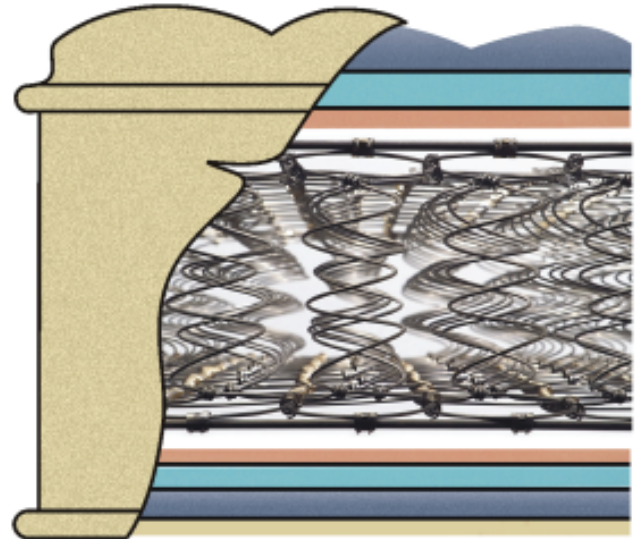

Comfort

quilt layers

-  **Quality polyester fabric** is strong and durable, treated with an anti-microbial finish.
-  **Supersoft polyurethane foam** cushions and conforms to help reduce turning and tossing for a restful, undisturbed sleep.

comfort layers

-  **Deep cushioning foam** offers extra comfort and ongoing support.

support system

-  **Fine felt pad** provides the needed firmness and support.
-  **Leggett & Platt heat tempered Bonnell spring system** adds durability and helps retain long lasting support.
-  **Encased edge support** gives extended sleep surface and a firmer seating edge using high density foam box made of advanced polymer material.
-  **Fine felt pad** provides the needed firmness and support.

comfort layers

-  **Deep cushioning foam** offers extra comfort and ongoing support.

quilt layers

-  **Supersoft polyurethane foam** cushions and conforms to help reduce turning and tossing for a restful, undisturbed sleep.
-  **Quality polyester fabric** is strong and durable, treated with an anti-microbial finish.