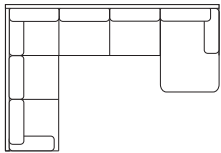

Barossa

5 piece reclining modular lounge suite in full corrected grain cow hide leather, with high density foam, pocket spring & zig-zag non-sag spring systems.

dimensions

3100/2500(L) x 1700/900(W)
x 840(H)

configurations

Recliner+Armless+Corner+2Seater+Chaise
Chaise+2S+Corner+Armless+Recliner
Additional single chair also available

colours

Black with self stitching
Dark chocolate with self stitching
White with self stitching