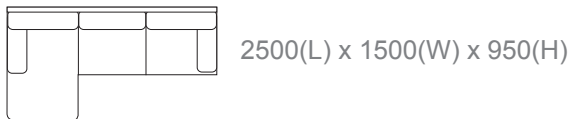

Alaska

Stylish and affordable chaise lounge suite, with adjustable headrest. The Alaska is available in taupe or ivory microfibre fabric and right or left hand configurations.

dimensions

2500(L) x 1500(W) x 950(H)

configurations

2 piece lounge (2+Chaise) RHF
2 piece lounge (Chaise+2) LHF

colours

Ivory with self stitching
Taupe with self stitching

country of origin

People's Republic of China

warranty

12 month standard manufacturer's structural warranty, including: