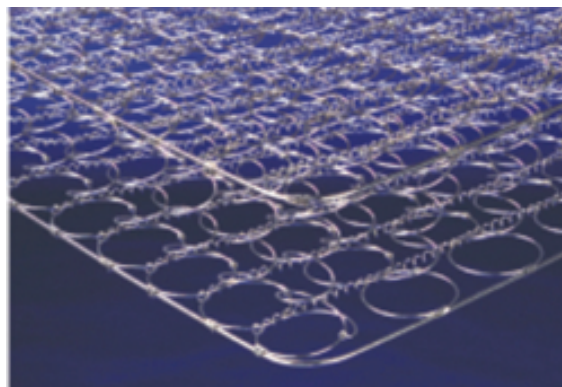

Advanced Support

support system

Bonnell spring system - traditional spring system, which is heat tempered for additional strength, durability and resilience, ensuring that the springs will continually return to their original height after repeated compressions.

Round helical wires connect each individual spring along a line either head to toe or side to side to reduce roll-together and motion transference.

The Bonnell spring system offers progressive resilience, the more weight applied, the more resistance to the body as the degree of the compression increases.

Bonnell Spring System

comfort layers

Premium foam - layers of premium foam offer lasting comfort.

Fine felt pad- offers needed firmness and support.

Coconut Fibre - allows air and moisture to flow right through, giving a long time of comfortable, dry and hygienic sleep. Its extremely durable pads help prevent spring wear.