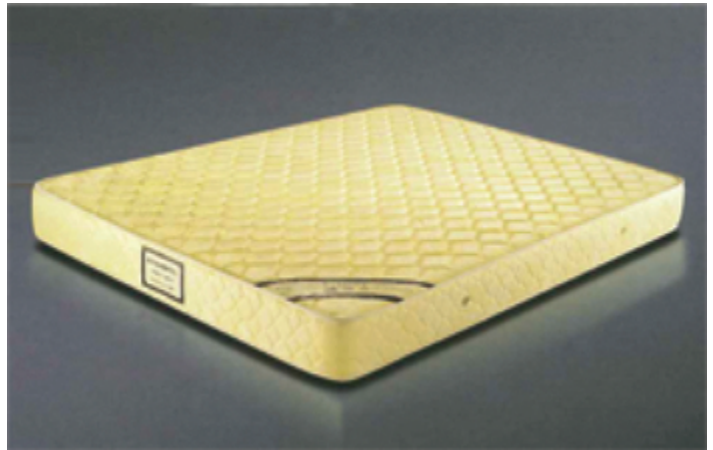

Advanced Support

The Advanced Support mattress features heat-tempered Bonnell spring system, layers of premium foam and fine felt and coconut pad for firmness and support.

dimensions (mm)

King Bed	2030(L) x 1830(W) x 180(H)
Queen Bed	2030(L) x 1530(W) x 180(H)
Double	1880(L) x 1380(W) x 180(H)